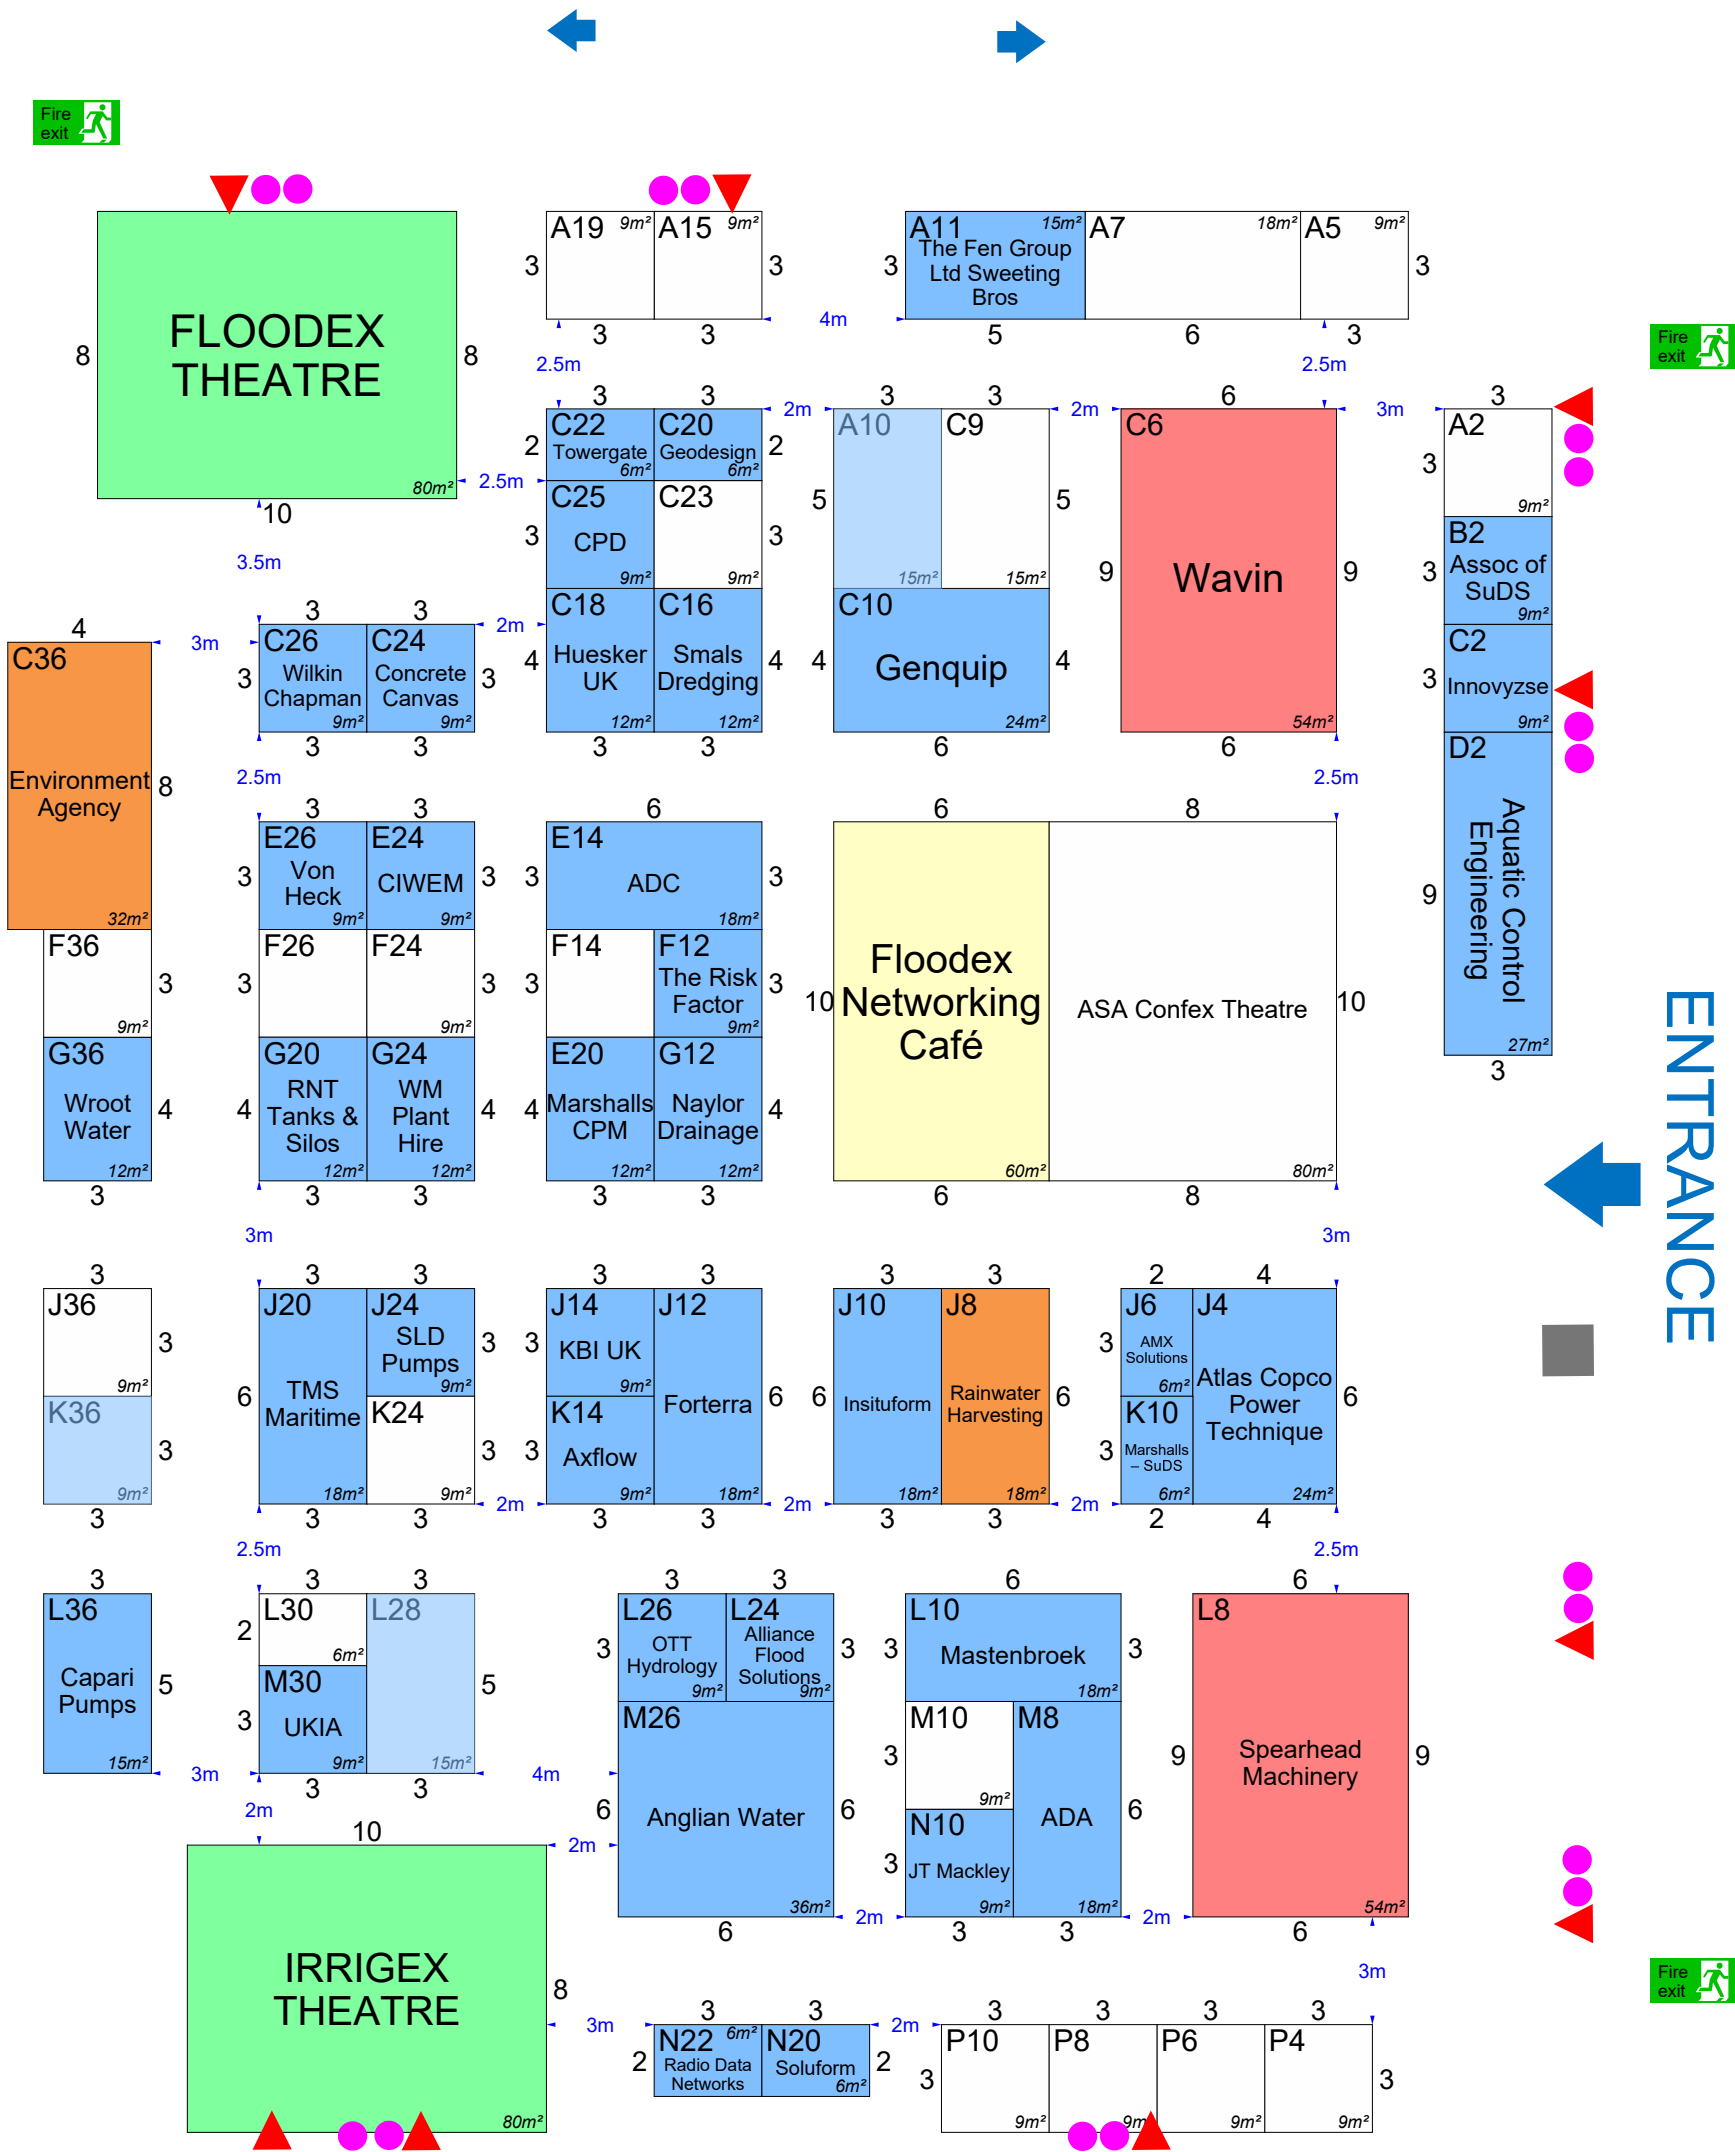

27th - 28th February 2019
Peterborough Arena

ENTRANCE